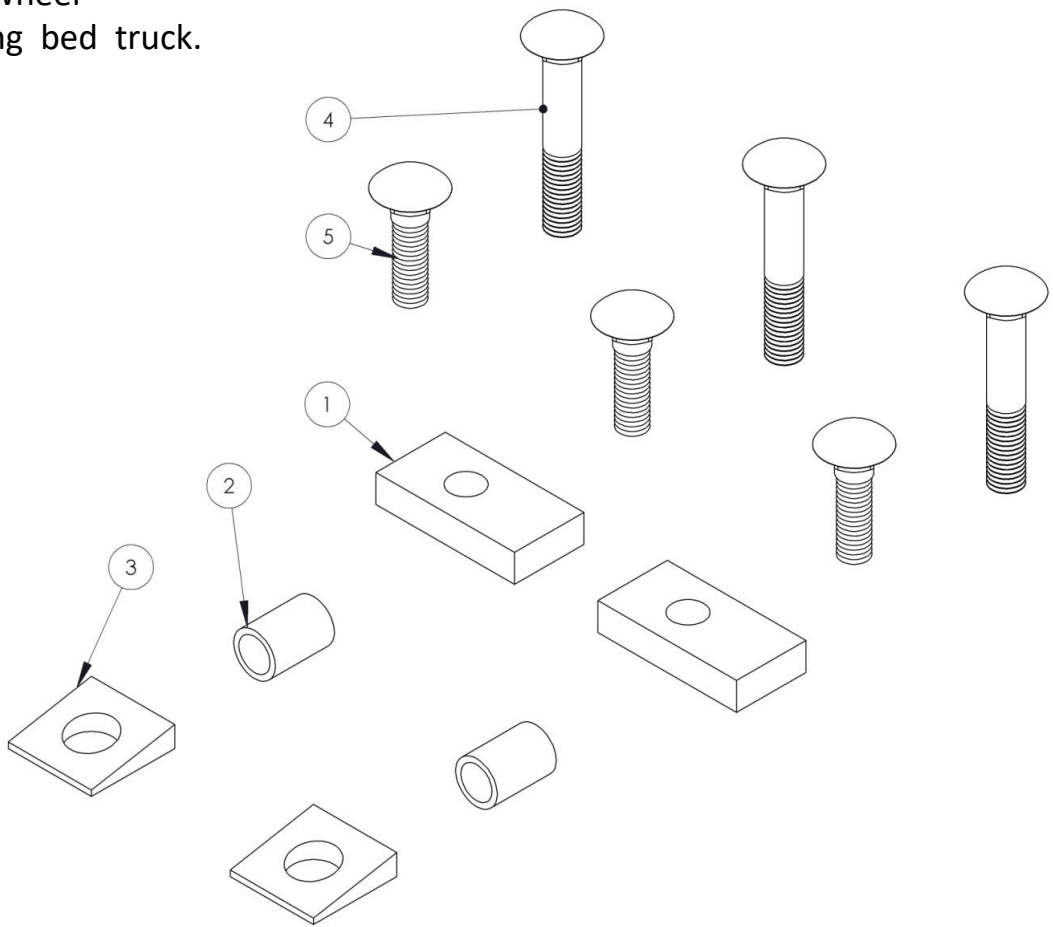

beds adapter kit.

Dealer / Installer: Provide a copy of these Instructions to the end user of this product. These Instructions provide important operating and safety information for proper usage of this product. Demonstrate the proper use of the product with the end user. Have the end user demonstrate that they understand the proper use of the product.

End User: Read and follow all instructions included in this manual. Ask your Dealer / Installer for assistance if you do not understand the proper use of the product. Never remove any decals from the product.

ITEM NO.	Description	QTY
1	PLATE WITH OFFSET HOLE	2
2	TUBE SPACER	2
3	WEDGE WITH HOLE	2
4	1/2" 13-UNC X 3" CARRIAGE BOLT	3
5	1/2" 13-UNC X 1-3/4" CARRIAGE BOLT	3

WARNING! Never exceed the towing capacity of the tow vehicle.

Center Bolt Kit 32059 (sold separately) must be used when towing with a 26K hitch, Goose Neck, or Maneuvering System.

CAUTION: Do not install base rails over plastic bed liners. Plastic bed liners must be cut out of the way. Rails may be installed on spray in liners. Consult spray liner installer for recommended curing time.

Base Rails Not Included

Required Accessory : Husky Roller (32220) or Husky Glider (31196 or 32042) is required to use 5th wheel hitch with 5-1/2' long bed truck.